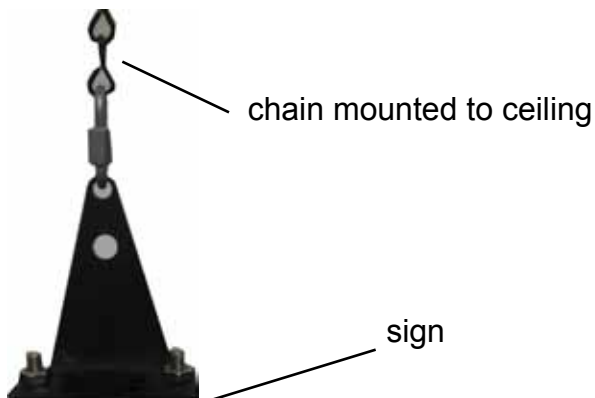

TCl Brackets

Wall Bracket #1

Wall to front of sign: 4 7/16 inches

Top of sign to top of bracket: 2 1/2 inches

Wall Bracket #2

Wall to front of sign: 4 7/16 inches

Top of sign to top of bracket: Flush

Ceiling Bracket #1

Ceiling to top of sign: 3 inches

Ceiling Bracket #2

Top of bracket to top of sign: 2 3/4 inches