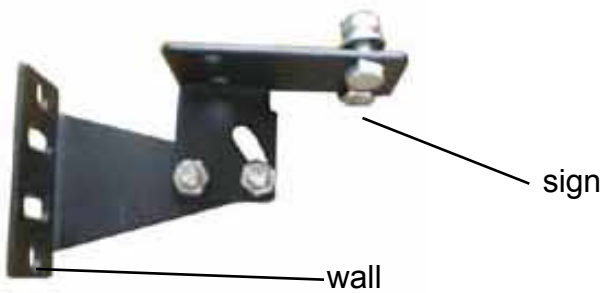

TCl Brackets

Wall Bracket #1

Wall to front of sign: 4 7/16 inches

Top of sign to top of bracket: 2 1/2 inches

Wall Bracket #2

Wall to front of sign: 4 7/16 inches

Top of sign to top of bracket: Flush

Ceiling Bracket #1

Ceiling to top of sign: 3 inches

Ceiling Bracket #2

Top of bracket to top of sign: 2 3/4 inches